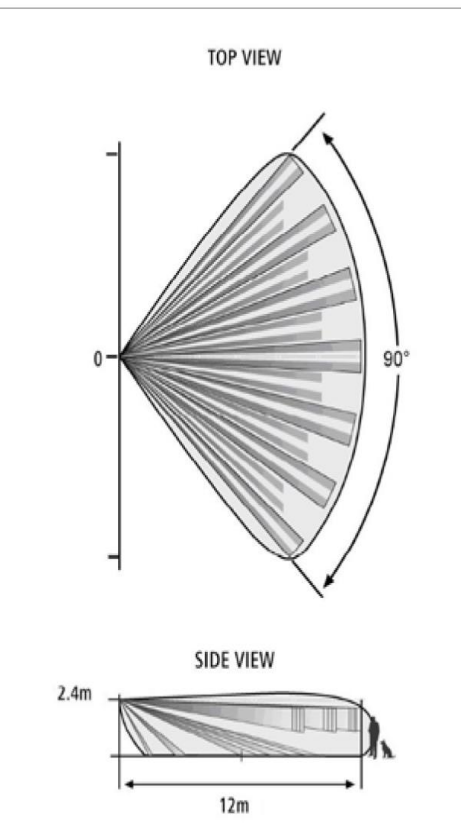

DETECTION PATTERN

SPECIFICATION

Detection Method	Double PIR Elements with optional Antimasking feature
Data Protocol	Freewave2 – Unique ID Serial Number (24 bits)
Frequency	868-869MHz / 916-917MHz
Events Transmission	Alarm, Anti-Mask, Tamper, Supervision, Low Bat
Supervision Time	7 min by default (configurable between 1 to 30 minutes)
Range in open space	500m
Battery	4 Batteries 1.5V Type AA LR06 ENERGIZER L91
Battery life	Up to 10 years
Current Consumptions	Standby ~11 μA Receive mode ~24 mA Transmit mode ~45 mA
Tamper Switch	Front Cover and Wall Removal
Transmit Power	~ 14dBm
Temp Compensation	Yes, Dual slop temperature compensation
Alarm Period	2 sec ($\pm$0.5sec)
Warm up Period	180 sec ($\pm$ 5sec)
LED Indicator	LED is ON during ALARM and TROUBLE
Operation Temp	-35°C ~ +55°C
Protection Degree	IP 55
Dimensions	200mm x 86mm x 80mm
Weight	500gr.
Part Number	0012960